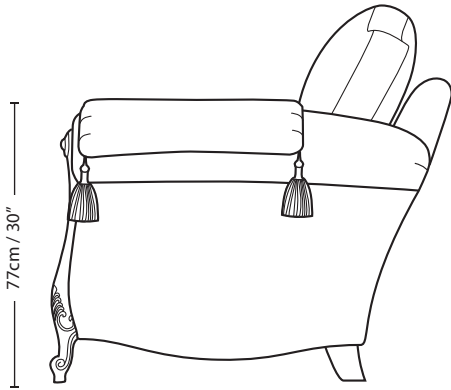

## CHAIR

—29cm / 11.5"—||— 54cm / 21" —||—29cm / 11.5"—||—

77cm / 30"

100cm / 40"

51cm / 20"

77cm / 30"

—112cm / 44"—||—

Overall Height	Overall Width	Overall Depth	Arm Height	Back Height of Frame	Seat Height	Arm Width	Inside Width Arm to Arm	Seat Depth to Cushions	Seat Depth no Cushions
100cm / 40"	112cm / 44"	99cm / 39"	77cm / 30"	77cm / 30"	51cm / 20"	29cm / 11.5"	54cm / 21"	58cm / 23"	74cm / 29"

Seating sizes vary to a great extent and particularly wherever there are soft cushions involved, this is magnified with front of seat to back cushion depths, whilst formal back cushions will vary with age and plumping. It is essential to note that scatter back cushion depths will adjust from which point you measure, overtime and with plumping, the accurate measurement does not exist as it will resize each and every time you enjoy its comfort.